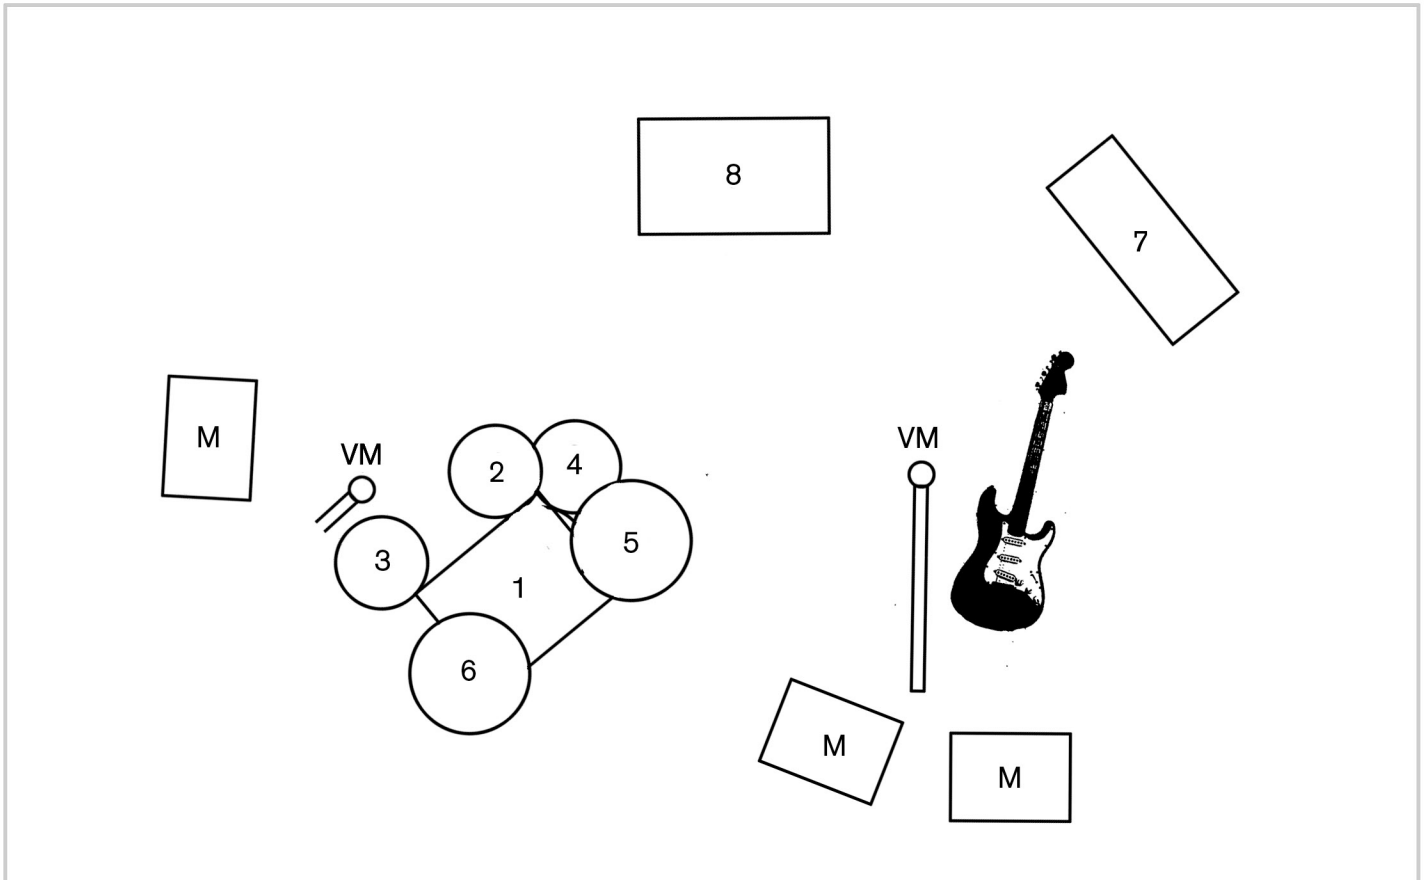

## Stage Plot / Input List

### Key:

- 1 Kick Drum
- 2 Snare
- 3 Floor Tom
- 4 Hi-Hats
- 5 Crash Cymbal
- 6 Ride Cymbal
- 7 Guitar Amp (Marshall JCM 800)
- 8 Guitar Amp

VM - Vocal Mic (Preferably boom stand)

M - Monitors